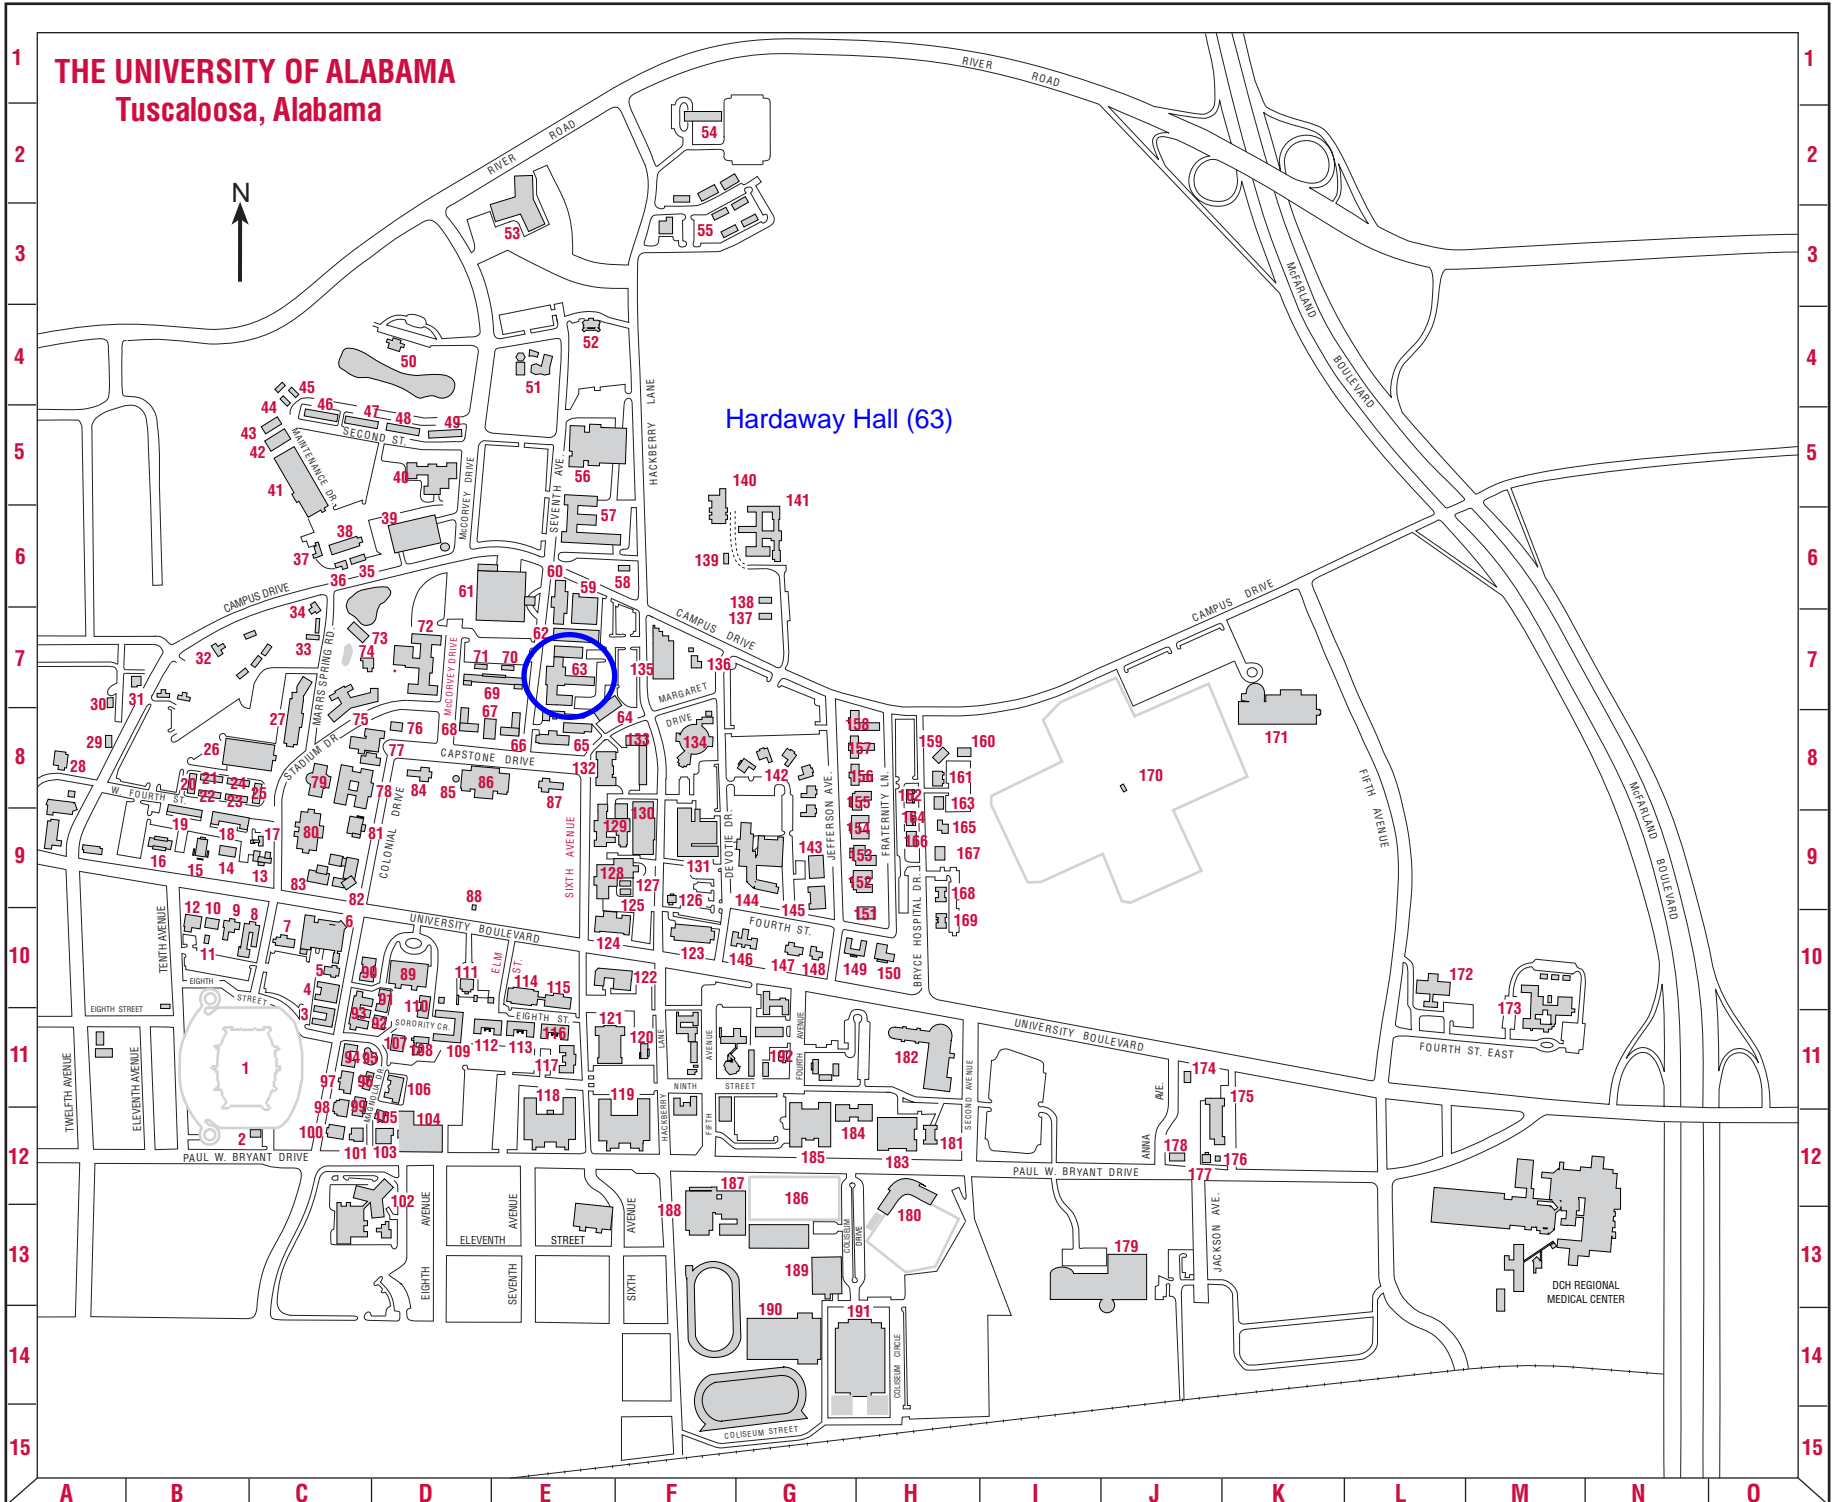

THE UNIVERSITY OF ALABAMA Tuscaloosa, Alabama

Hardaway Hall (63)

A B C D E F G H I J K L M N O

1
2
3
4
5
6
7
8
9
10
11
12
13
14
15

1
2
3
4
5
6
7
8
9
10
11
12
13
14
15

CAMPUS MAP AND LEGEND

91 Adams Hall 10-D	153 Delta Chi 9-H	114 Little Hall 10-E	6 Reese Phifer Hall (Communication Building) 10-C
113 Parker-Adams Hall 11-E	95 Delta Delta Delta 11-C	129 Lloyd Hall 9-E	73 Rifle Range 7-D
31 Adams House 7-B	8 Delta Kappa Epsilon 10-C	24 Lupton Hall 8-B	172 RISE Program (Stallings Center) 10-L
178 Alabama Credit Union 12-J	156 Delta Tau Delta 8-H	105 Magnolia Cottage 12-D	52 Riverside Amphitheater 4-E
94 Alpha Chi Omega 11-C	96 Delta Zeta 11-C	43 Maintenance Air-Conditioning Shop ... 5-C	51 Riverside Pool 4-E
103 Alpha Delta Pi 12-D	88 Denny Chimes 9-D	38 Maintenance Building Operations and Carpentry Shop 6-C	135 Rodgers Library for Science and Engineering 7-F
92 Alpha Gamma Delta 11-D	141 Design and Construction 5-G	36 Maintenance Director's Office 6-C	89 Rose Administration Building 10-D
4 Alpha Omicron Pi 10-C	90 Doster Hall 10-C	35 Maintenance Electric and Break Room 6-C	53 Rose Towers 3-E
157 Alpha Tau Omega 8-H	28 Duckworth House 8-A	125 Maintenance Greenhouse 9-F	148 Rotary International Living Center ... 10-G
79 Mary Hewell Alston Hall 8-C	110 East Annex 10-D	34 Maintenance Grounds 7-C	85 Round House 8-D
181 Alumni Hall 12-H	177 East Campus Garage 1 12-J	74 Maintenance Heating and Plumbing ... 7-C	75 Rowand-Johnson Hall 8-C
52 Riverside Amphitheater 4-E	176 East Campus Garage 2 12-K	37 Maintenance Operations 6-C	174 Rural Services 11-J
188 Aquatic Center 13-F	59 East Engineering Building 6-E	33 Maintenance Quonset 7-C	123 Russell Student Health Center 10-F
84 Barnard Hall 8-D	83 Education Library, McLure 9-C	44 Maintenance Storage 1 4-C	135 Science and Engineering Library, Rodgers 7-F
104 Barnwell Hall 12-D	64 Engineering Boiler 8-F	45 Maintenance Storage 3 4-C	130 Scientific Collections Building 9-F
180 Baseball Field, Sewell-Thomas 13-H	192 Employment Office (Cannon House) 11-G	46 Mallet Hall 4-C	180 Sewell-Thomas Baseball Field 13-H
80 Bashinsky Computer Center and Bruno Business Library 9-C	41 Facilities Warehouse 5-C	68 Manly Hall 8-D	146 Sigma Alpha Epsilon 10-G
165 Benefits Office (Bryce House) 9-H	122 Farrah Hall 10-F	17 Frederick R. Maxwell Hall 9-C	158 Sigma Chi 8-H
14 Beta Theta Pi 9-B	39 Ferguson Center Parking Deck 6-D	47 McCorvey Hall 5-C	100 Sigma Delta Tau 12-C
56 Tom Bevell Energy, Mineral, and Materials Science Research Building 5-E	61 Ferguson Student Center 6-D	29 McLeod House 8-A	16 Sigma Nu 9-B
78 Bidgood Hall 8-C	19 Fitts Hall 9-B	83 McLure Education Library 9-C	147 Sigma Phi Epsilon 10-G
134 Biology Building 8-F	189 Football Complex 13-G	175 James B. McMillan Building (University of Alabama Press) 11-K	132 Smith Hall 8-E
80 Angelo Bruno Business Library and Sloan Y. Bashinsky Computer Center 9-C	121 Foster Auditorium 11-E	57 Mineral Industries Building (H. M. Comer Hall) 6-E	142 Smith Woods (Small Group Housing) 8-G
183 Bryant Conference Center 12-H	185 Four Points Hotel 12-G	182 Frank M. Moody Music Building 11-H	48 Somerville Hall 5-D
2 Bryant-Denny Hospitality House 12-B	166 French and German House 9-H	115 A. B. Moore Hall 10-E	164 Spanish House 9-H
1 Bryant-Denny Stadium 11-B	18 Friedman Hall 9-B	32 Moore House 7-B	30 Staff Training and Development 7-A
144 Bryant Hall 9-G	124 Gallalee Hall 10-E	77 Morgan Hall 8-D	172 Stallings Center (RISE Program) 10-L
184 Paul W. Bryant Museum 12-G	101 Gamma Phi Beta 12-C	187 Natatorium 12-F	7 Student Media Building 10-C
160 405 Bryce Hospital Drive 8-H	66 Garland Hall 8-E	109 New Hall 11-D	171 Student Recreation Center 8-K
159 411 Bryce Hospital Drive 8-H	131 Gordon Palmer Hall 9-F	128 Nott Hall 9-E	58 Switchhouse N 6-F
161 417 Bryce Hospital Drive 8-H	13 Gorgas Hall (UA Police Station) 9-C	127 Nott Hall Annex 9-F	9 Tau Kappa Epsilon 10-B
162 422 Bryce Hospital Drive 8-H	76 Gorgas House 8-D	117 Osband Hall 11-E	5 Temple Tutwiler Hall 10-C
163 423 Bryce Hospital Drive 8-H	86 Amelia Gayle Gorgas Library 8-D	140 Paint Shop 5-F	27 ten Hoor Hall 8-C
167 511 Bryce Hospital Drive 9-H	82 Graves Hall 9-C	49 Palmer Hall 5-D	26 ten Hoor Parking Deck 8-B
168 601 Bryce Hospital Drive 9-H	139 Greenhouse 6-F	131 Gordon Palmer Hall 9-F	186 Tennis Courts 12-G
169 607 Bryce Hospital Drive 10-H	63 Hardaway Hall 7-E	50 Palmer Lake Pavilion 4-D	154 Theta Chi 9-H
119 Mary Burke Hall 11-F	93 Harris Hall 11-C	118 Martha Parham Hall 12-E	180 Sewell-Thomas Baseball Field 13-H
80 Business Library, Bruno 9-C	120 Hayden-Harris Hall 11-F	113 Parker-Adams Hall 11-E	87 Tuomey Hall 8-E
112 Byrd Hall 11-D	55 Highlands on Hackberry 3-F	40 Paty Hall 5-D	102 Tutwiler Hall 12-D
173 Capstone Medical Center 10-M	60 Houser Hall 6-E	12 Phi Delta Theta 10-B	5 Temple Tutwiler Hall 10-C
81 Carmichael Hall 9-C	62 Houser Hall Annex 7-E	6 Reese Phifer Hall (Communication Building) 10-C	65 U.S. Bureau of Mines 8-E
106 Chi Omega 11-D	190 Indoor Practice Facility, Crisp 14-G	15 Phi Gamma Delta 9-B	175 University of Alabama Press (James B. McMillan Building) 11-K
145 Chi Phi 9-G	138 Japanese Culture and Information Center 6-G	155 Phi Kappa Alpha 8-H	13 UA Police Station (Gorgas Hall) 9-C
126 Child and Family Research Clinic 9-F	75 Rowand-Johnson Hall 8-C	10 Phi Kappa Psi 10-B	137 Unoccupied 7-G
108 Child Development 11-D	22 Jones Hall 8-B	11 Phi Kappa Sigma 10-B	54 Clara Verner Towers 2-F
67 Clark Hall 8-D	133 W. B. Jones Hall (Oil and Gas) 8-F	98 Phi Mu 11-C	42 Warehouse 5-C
20 Clayton Hall 8-B	150 Kappa Alpha 10-H	149 Pi Kappa Phi 10-G	116 Wilson Hall 11-E
191 Coleman Coliseum 14-H	3 Kappa Alpha Theta 11-C	23 Powers House 8-B	69 Woods Hall 7-D
72 B. B. Comer Hall 7-D	107 Kappa Delta 11-D	111 President's Mansion 10-D	70 Woods Hall Annex East 7-E
57 H. M. Comer Hall (Mineral Industries Building) 6-E	97 Kappa Kappa Gamma 11-C	175 University of Alabama Press (James B. McMillan Building) 11-K	71 Woods Hall Annex West 7-D
6 Communication Building (Reese Phifer Hall) 10-C	152 Kappa Sigma 9-H	170 Recreational Field Restrooms 8-J	25 Wyman Hall 8-C
190 Crisp Indoor Practice Facility 14-G	136 Kilgore House 7-F		143 Zeta Beta Tau 9-G
	151 Lambda Chi Alpha 10-H		99 Zeta Tau Alpha 11-C
	179 Law Center 13-J		
	21 Lewis Hall 8-B		
	86 Main Library (Gorgas) 8-D		